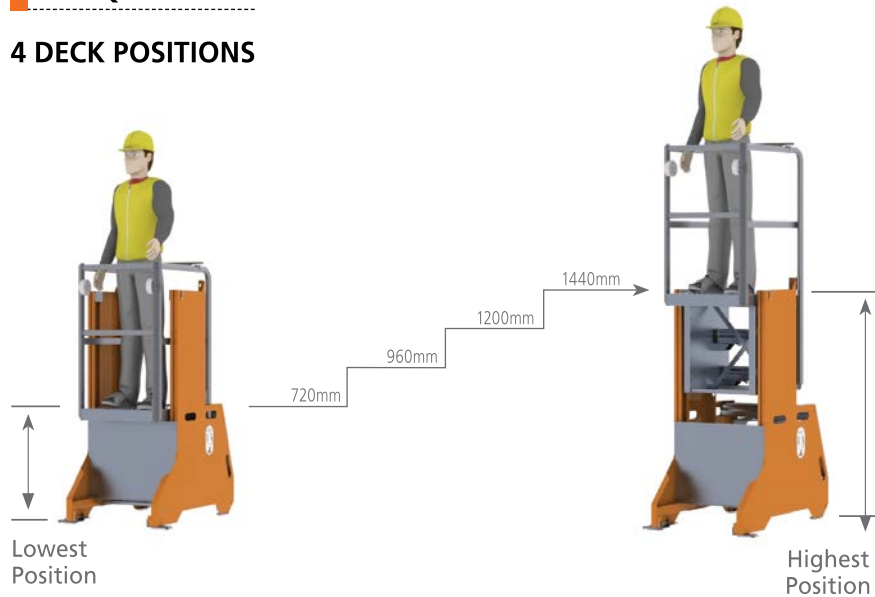

Safety first! Safety bar at the rear of the platform stays out of the way for climbing on/off the deck and clips on easily behind the user

Easy pull trigger rod gives a positive lock at each of the 4 deck heights, with a confirming 'thunk'

Easy loading with strong 'tie-down' points

Quick to shift around the site with the integral carry handles. And it fits into a lift, goes up stairs and through doors etc - no sweat!

Feel safe - the unique 'flip feet' provide extra stability when the deck is in use, but flip conveniently out of the way when you need to get through a narrow gap

VRSQ14

4 DECK POSITIONS

Deck Height From	720mm to 1440mm
Overall Width (flap feet out)	776mm
Overall Width (flap feet in)	644mm
Overall Length	1090mm
Platform Width	510mm
Platform Length	565mm

FRONT GATE